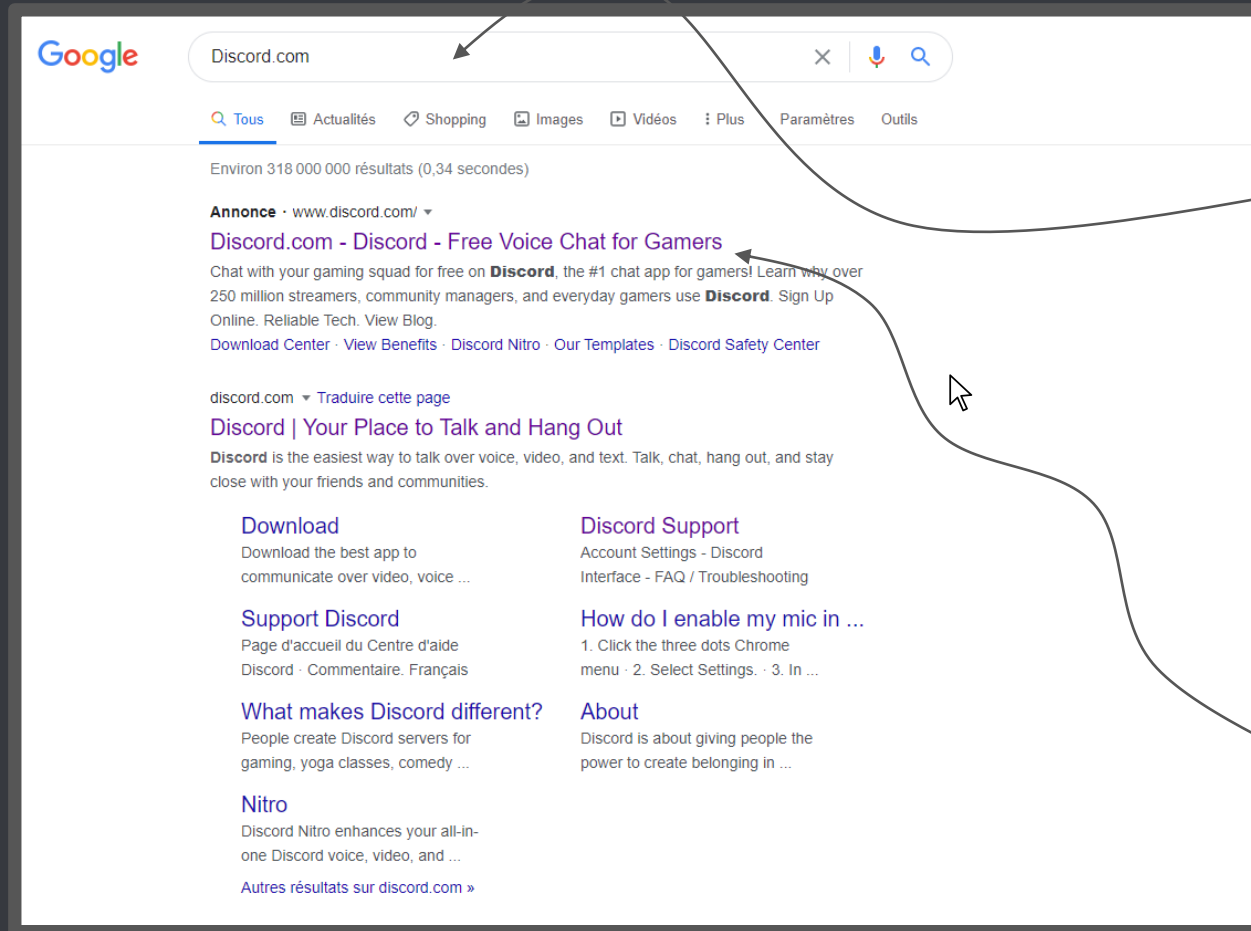

Prise en main du logiciel DISCORD

DISCORD

Plateforme de communication et d'aide pour vos besoins numériques !

Où trouver la plateforme DISCORD

Effectuez la recherche
du mot
« Discord.com » sur
internet

Cliquez sur le
premier résultat qui
s'affiche

Où trouver la plateforme DISCORD

Vous êtes normalement
accueilli par la page internet
ci-dessous

Où trouver la plateforme DISCORD

The image shows the Discord website landing page. At the top, there is a navigation bar with the Discord logo, links for 'Download', 'Why Discord?', 'Nitro', 'Safety', and 'Support', and a button for 'Open Discord'. The main section features a large illustration of various avatars in a stylized, colorful environment. The central text reads 'Your place to talk' followed by a paragraph: 'Whether you're part of a school club, gaming group, worldwide art community, or just a handful of friends that want to spend time together, Discord makes it easy to talk every day and hang out more often.' Below this text are two buttons: 'Download for Windows' and 'Open Discord in your browser'. At the bottom, there is a preview of a Discord chat interface showing channel names like '# pet-photos', '# study-group', '# games', and '# cooking', and a message from a user named 'Graggle' asking 'Who's got notes from history today?'. To the right of the chat preview, the text reads 'An invite-only place with plenty of room to talk'.