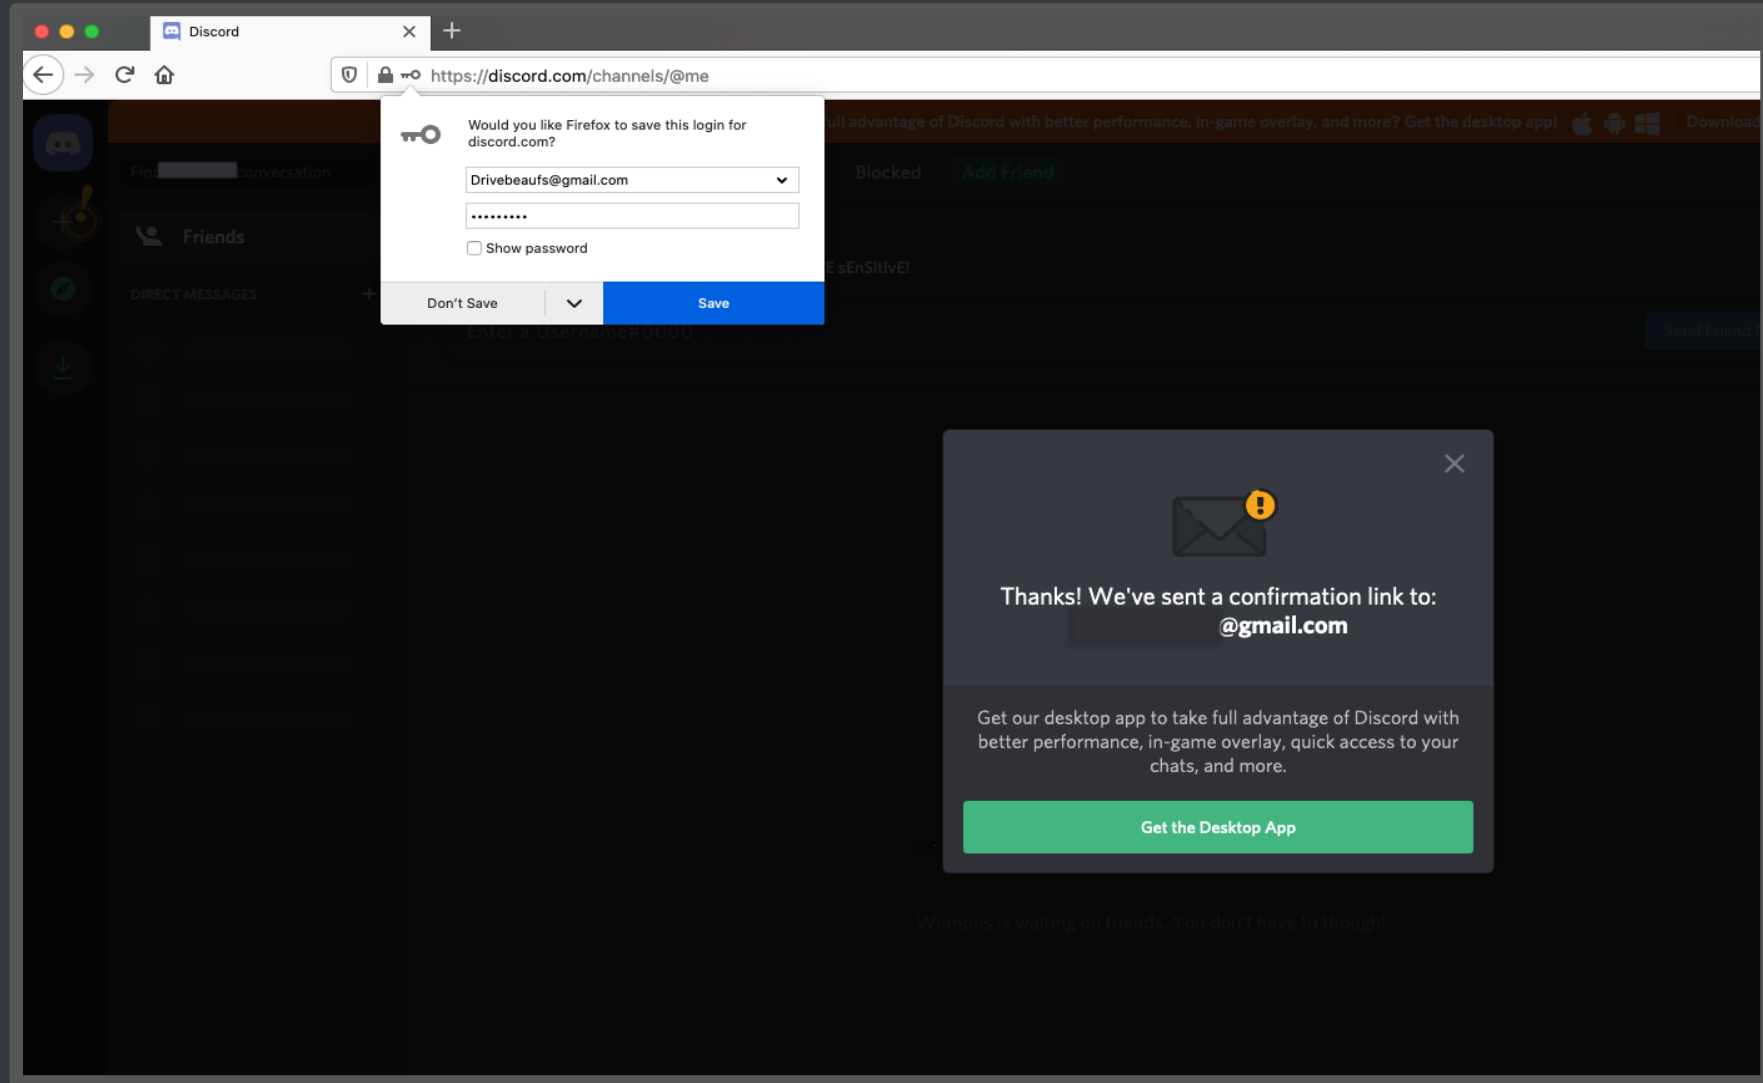

Créer un compte DISCORD