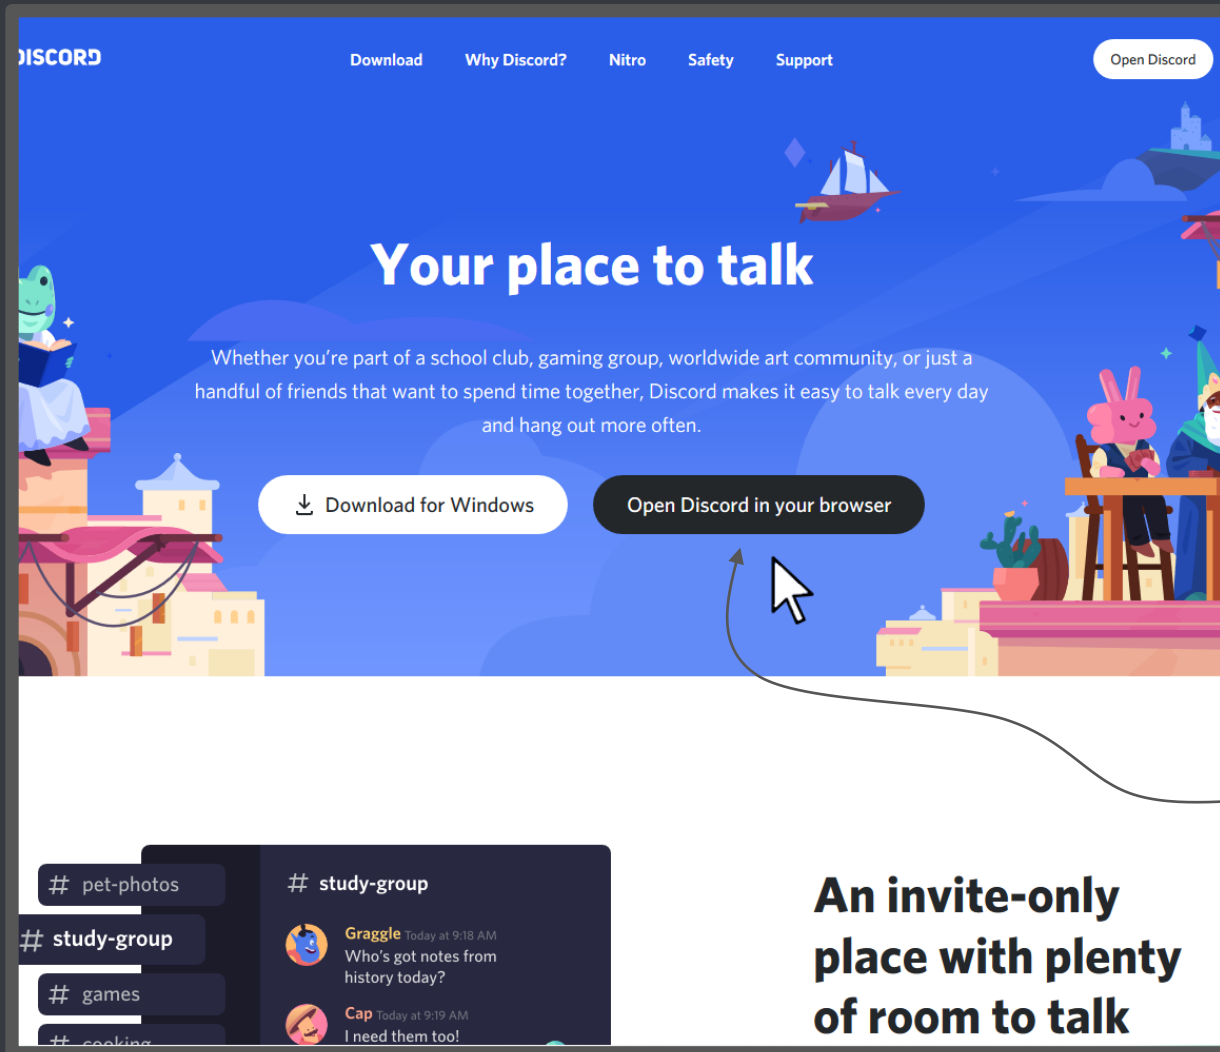

Où trouver la plateforme DISCORD

Vous êtes normalement
accueilli par la page internet
ci-dessous

Où trouver la plateforme DISCORD

The image shows the Discord website landing page. At the top, there is a navigation bar with the Discord logo, links for 'Download', 'Why Discord?', 'Nitro', 'Safety', and 'Support', and a button for 'Open Discord'. The main section features a large illustration of various avatars in a stylized, colorful environment. The central text reads 'Your place to talk' followed by a paragraph: 'Whether you're part of a school club, gaming group, worldwide art community, or just a handful of friends that want to spend time together, Discord makes it easy to talk every day and hang out more often.' Below this text are two buttons: 'Download for Windows' and 'Open Discord in your browser'. At the bottom, there is a preview of a Discord chat interface showing channel names like '# pet-photos', '# study-group', '# games', and '# cooking', and a message from a user named 'Graggle' asking 'Who's got notes from history today?'. To the right of the chat preview, the text reads 'An invite-only place with plenty of room to talk'.

DISCORD

Download Why Discord? Nitro Safety Support

Open Discord

Your place to talk

Whether you're part of a school club, gaming group, worldwide art community, or just a handful of friends that want to spend time together, Discord makes it easy to talk every day and hang out more often.

Download for Windows

Open Discord in your browser

pet-photos

study-group

games

cooking

An invite-only place with plenty of room to talk

Créer un compte DISCORD